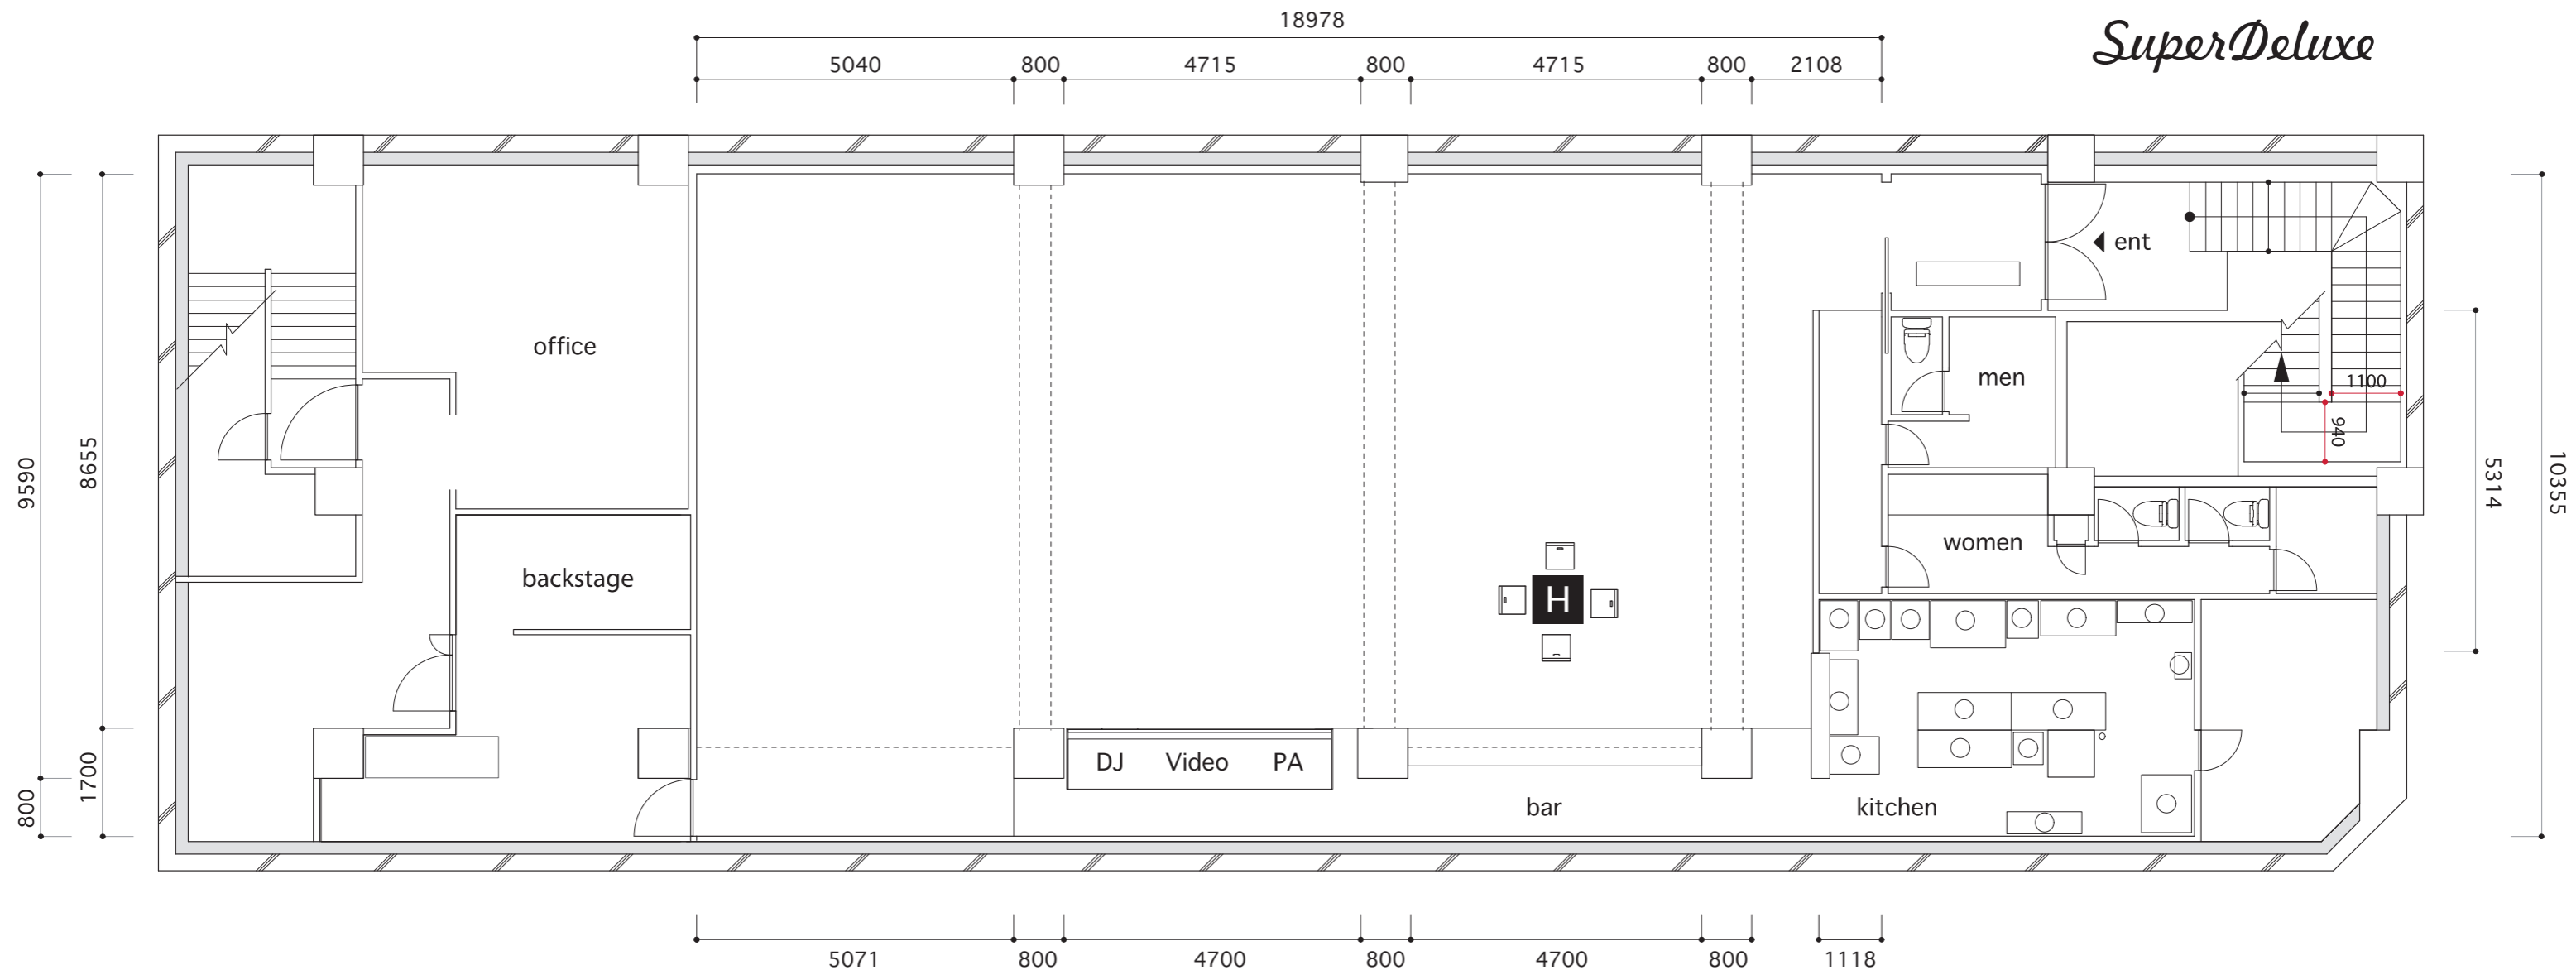

SuperDeluxe

H HIGH TABLE (black) [x4]
h700 w800 d800

L LOW TABLE (black) [x4]
h540 w800 d800

E ELEPHANT Stool [x39]
w510 d465 h370

B BENCH (black) [x10]
h465 w1800 d450

P PODIUM (black) [x1]
h1820 w470 d450

A AIR CHAIR [x30] (white/pink/blue)
w490 d500 h775/sh470

U ULETAN (black) [x40]
h240 w900 d190

1 PALLET [x51]
H145
1100

2 H290 **3** H435 **4** H580
5 H725 **6** H870 **7** H1015

CUSHION [x12] (black:3 brown:6 white:2 gold:1)
 CUSHION w/BACK [x3] (black:1 brown:1 white:1)

1 **x2**

P PIANO
h1305 w1537 d673